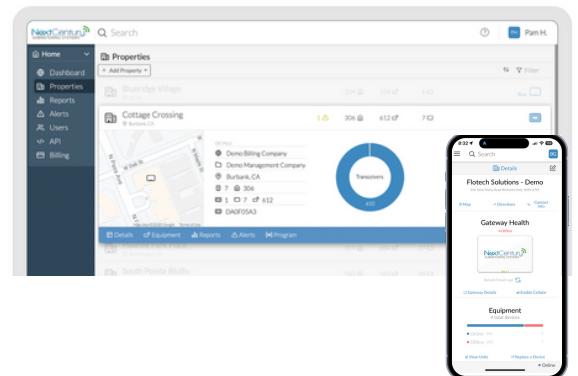

PORTAL & MOBILE APP

Next Century's Web Application and Mobile Application are designed for ease of use ensuring easy setup and reliable installation of our hardware. From the portal you can manage installations and alerts as well as a host of reporting features.

GATEWAY GW4

The NextCentury 5G Cellular Gateway introduces the next generation of superior wireless utility management. It includes simple plug-n-play setup and facilitates the communication of thousands of wireless devices on a single property. Seamlessly compatible with all NextCentury Repeater and Transceiver models. This cloud-connected Gateway is easily and securely connected to the Internet.